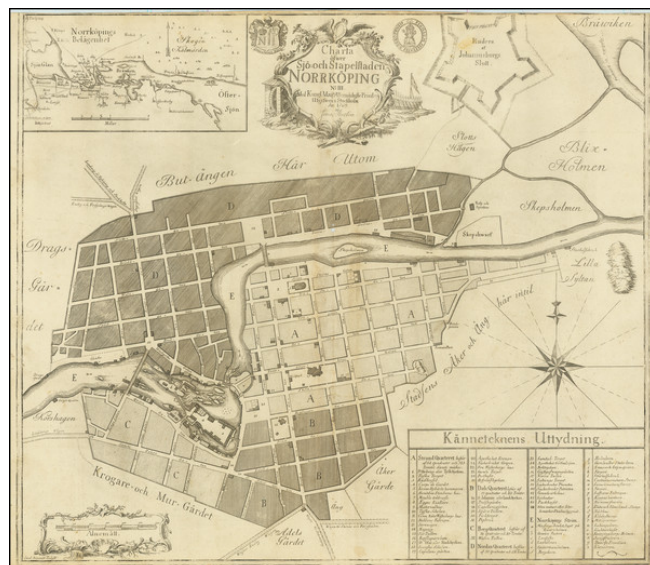

## [Norrköping] Charta owfer Sjo-och Stapelstaden Norrkoping No. III

**Stock#:** 70065  
**Map Maker:** Brolin  
**Date:** 1769  
**Place:** Stockholm  
**Color:** Uncolored  
**Condition:** VG  
**Size:** 21.5 x 19 inches  
**Price:** SOLD

### Description:

A detailed engraved plan of the Swedish city of Norrköping. This antique engraved map was produced by Jonas Brolin in Stockholm in 1769.

The town is shown in remarkable detail in the city, including its street names, important buildings, gardens, etc.

In the upper-right corner is an inset map of the region around Norrköping.

This is one of very few antiquarian maps of Norrköping that one will ever see on the market.