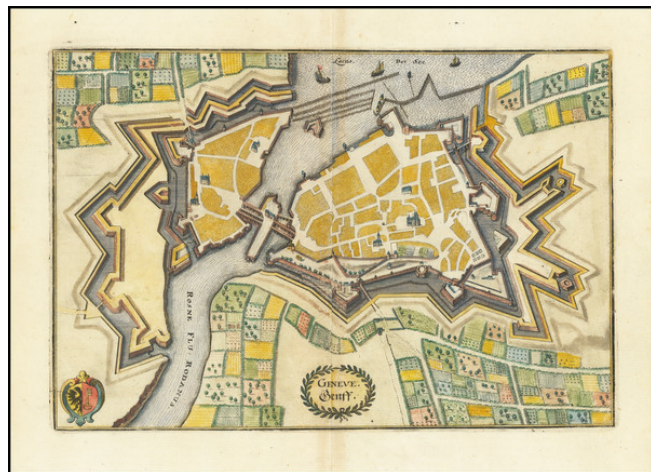

Barry Lawrence Ruderman Antique Maps Inc.

7407 La Jolla Boulevard
La Jolla, CA 92037

www.raremaps.com

(858) 551-8500
blr@raremaps.com

(Geneva) Geneve. Genff

Stock#: 69958
Map Maker: Merian
Date: 1640 circa
Place: Frankfurt
Color: Hand Colored
Condition: VG
Size: 12 x 8 inches
Price: \$ 295.00

Description:

Decorative plan of Geneva, Switzerland and the Rosne River, including the entrance to Lake Geneva, published by Merian.

Includes a decorative coat of arms.

Detailed Condition: