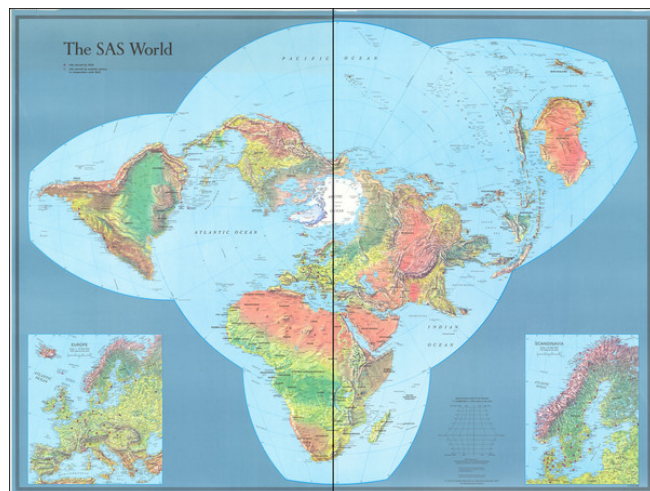

Barry Lawrence Ruderman Antique Maps Inc.

7407 La Jolla Boulevard
La Jolla, CA 92037

www.raremaps.com

(858) 551-8500
blr@raremaps.com

The SAS World

Stock#: 69655
Map Maker: Scandinavian Airlines Systems
Date: 1971
Place: Stockholm
Color: Color
Condition: VG+
Size: 68.5 x 51.7 inches if joined
Price: SOLD

Description:

Massive world map in two large sheets published by Scandinavian Airlines and printed by the Esselte Map Service. The map was produced in Stockholm in 1971.

As SAS was (and is) based in Stockholm and many of its routes flew over the pole, SAS mapmakers tended to favor polar projections as they showed how close SAS's hubs were to their global destination. In this case the map is projected on the EMS Nr. 1 projection with Northern Hemisphere on a Polar Stereographic Projection and the Southern Hemisphere on a Conventional Projection (with Antarctica and certain ocean sectors excluded).

The map also includes detailed insets of Scandinavia in the lower right and Europe in the lower left.

Rarity

This is the first time we have seen the map. We can find no copies in OCLC nor anywhere online.