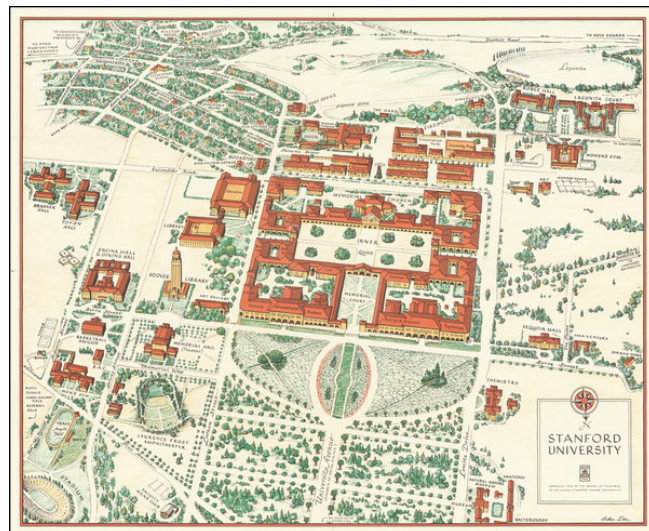

Barry Lawrence Ruderman Antique Maps Inc.

7407 La Jolla Boulevard
La Jolla, CA 92037

www.raremaps.com

(858) 551-8500
blr@raremaps.com

Stanford University

Stock#: 69629
Map Maker: Lites
Date: 1943
Place: San Francisco
Color: Color
Condition: VG+
Size: 22.5 x 18 inches
Price: SOLD

Description:

Early promotional pictorial birdseye view style map for Stanford University, commissioned by its board of trustees.

Detailed Condition: