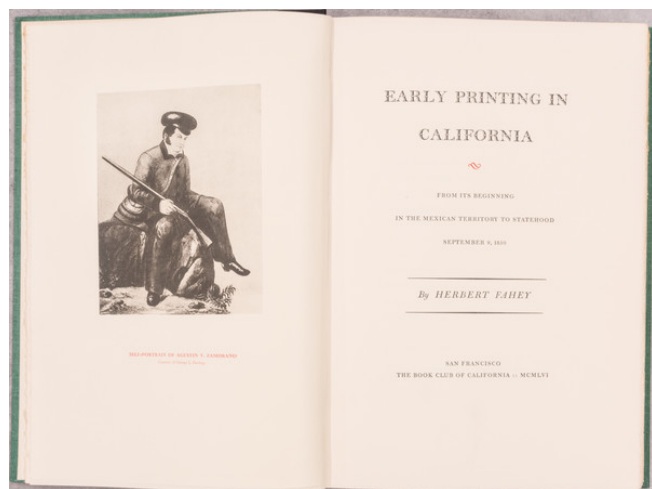

**Stock#:** 69433  
**Map Maker:** Fahey  
**Date:** 1956  
**Place:** San Francisco  
**Color:** Uncolored  
**Condition:** VG+  
**Size:** 9.5 x 13.5 inches  
**Price:** \$ 150.00

**Description:**

An indispensable California bibliography published by the Book Club of California.