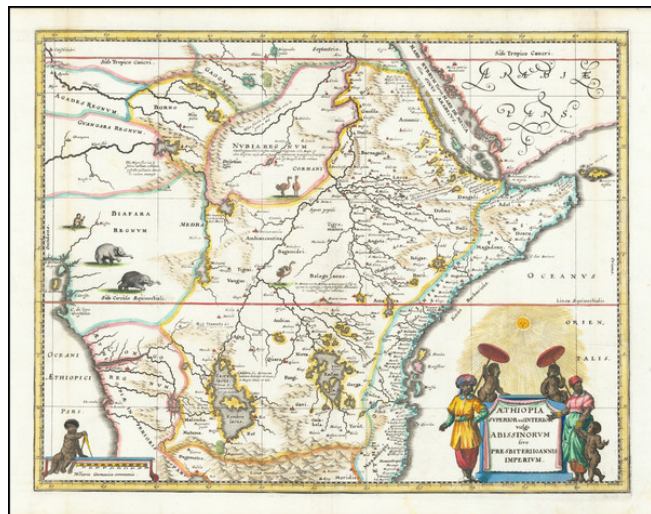

**Barry Lawrence Ruderman
Antique Maps Inc.**

7407 La Jolla Boulevard
La Jolla, CA 92037

www.raremaps.com

(858) 551-8500
blr@raremaps.com

Aethiopia Superior vel Interior vulgo Abissinorum sive Presbiteri Joannis Imperium

Stock#: 69406
Map Maker: Merian
Date: 1650 circa
Place: Amsterdam
Color: Hand Colored
Condition: VG
Size: 15 x 11 inches
Price: SOLD

Description:

Striking map of the Kingdom of Prester John, reduced from Blaeu's map.

The map is embellished with elephants, monkeys, ostriches, etc., and includes a decorative title cartouche.

Detailed Condition: