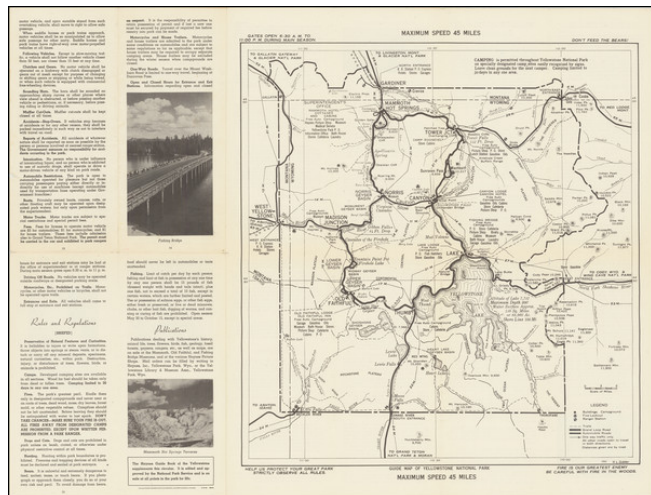

## Guide Map of Yellowstone National Park

**Stock#:** 69308  
**Map Maker:** United States GPO  
**Date:** 1941  
**Place:** Washington, D.C.  
**Color:** Uncolored  
**Condition:** VG  
**Size:** 15.3 x 16.5 inches  
**Price:** \$ 225.00