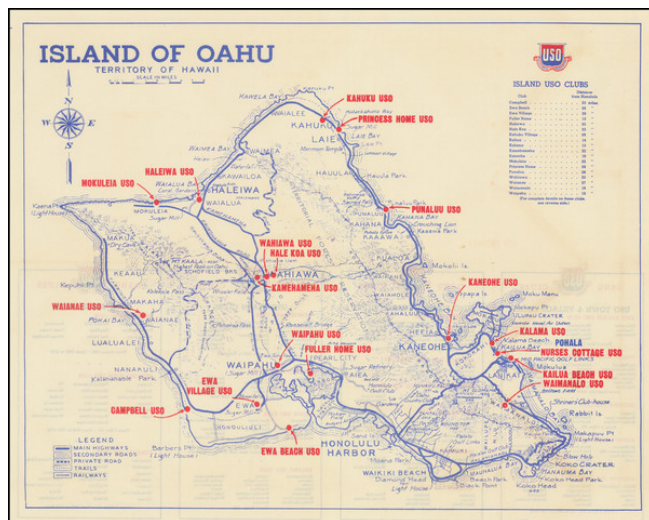

Barry Lawrence Ruderman Antique Maps Inc.

7407 La Jolla Boulevard
La Jolla, CA 92037

www.raremaps.com

(858) 551-8500
blr@raremaps.com

Island of Oahu Territory of Hawaii

Stock#: 68517
Map Maker: USO
Date: 1945
Place: n.p.
Color: Color
Condition: VG+
Size: 16.5 x 13 inches
Price: SOLD

Description:

Rare American USO map, locating the various USO clubs around the Island of Oahu.

USO clubs are located in red, with a nice topographical map of the island below.

Detailed Condition: