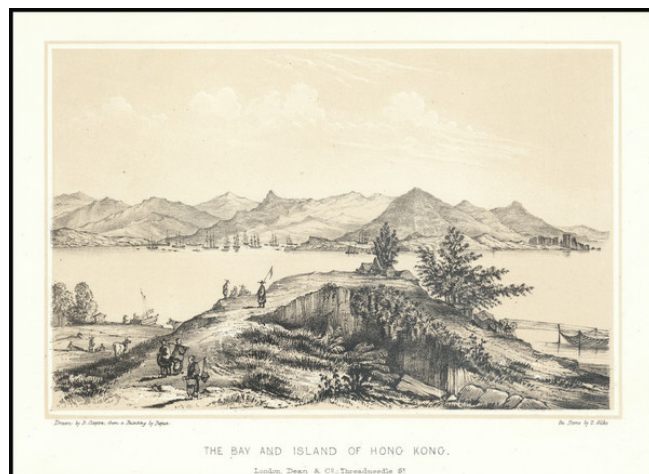

Barry Lawrence Ruderman Antique Maps Inc.

7407 La Jolla Boulevard
La Jolla, CA 92037

www.raremaps.com

(858) 551-8500
blr@raremaps.com

The Bay and Island of Hong Kong

Stock#: 68473
Map Maker: Clayton
Date: 1847
Place: London
Color: Uncolored
Condition: VG+
Size: 7.5 x 5 inches
Price: \$ 245.00

Description:

Fine early lithographic view of Hong Kong, "Drawn by B. Clayton from painting by Piqua."

Detailed Condition: