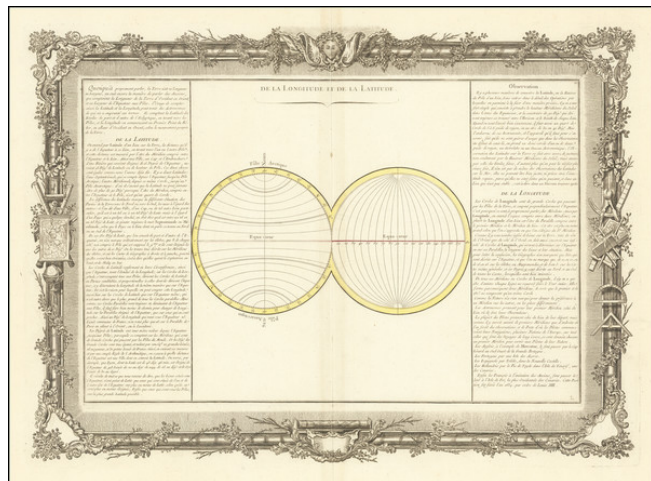

Barry Lawrence Ruderman Antique Maps Inc.

7407 La Jolla Boulevard
La Jolla, CA 92037

www.raremaps.com

(858) 551-8500
blr@raremaps.com

De La Longitude Et De La Latitude

Stock#: 67981
Map Maker: Buy de Mornas
Date: 1756
Place: Paris
Color: Outline Color
Condition: VG+
Size: 22 x 15.5 inches
Price: \$ 225.00

Description:

Decorative chart illustrating longitude and latitude.

Includes remarkable decorative borders found only in the deluxe edition of Buy De Mornas' *Atlas Methodique et Elementaire de Goographie et l'Histoire*.