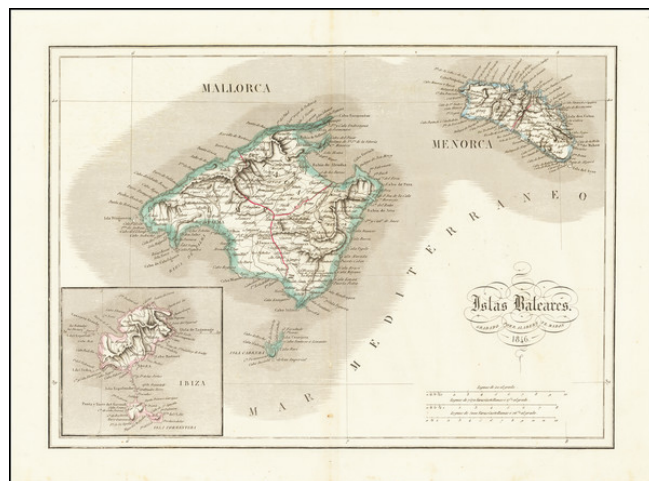

**Barry Lawrence Ruderman  
Antique Maps Inc.**

7407 La Jolla Boulevard  
La Jolla, CA 92037

www.raremaps.com

(858) 551-8500  
blr@raremaps.com

---

**Islas Baleares . . . 1846**

**Stock#:** 67309  
**Map Maker:** Alabern y Molas  
**Date:** 1846  
**Place:** Madrid  
**Color:** Outline Color  
**Condition:** VG+  
**Size:** 16 x 12.5 inches  
**Price:** SOLD

**Description:**

Scarce Spanish map of the Balaeric Islands, published in Madrid in 1846.

**Detailed Condition:**