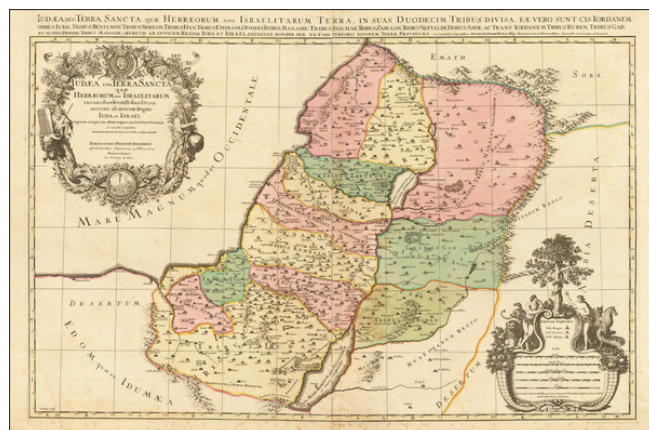

Barry Lawrence Ruderman Antique Maps Inc.

7407 La Jolla Boulevard
La Jolla, CA 92037

www.raremaps.com

(858) 551-8500
blr@raremaps.com

Iudaea seu Terra Sancta quae Hebraeorum sive Israelitarum in suas duodecim Tribus divisa secretis ab invicem Regnis Iuda et Israel . . .

Stock#: 67200
Map Maker: Jaillot
Date: 1691 circa
Place: Amsterdam
Color: Hand Colored
Condition: VG
Size: 33 x 21 inches
Price: SOLD

Description:

Striking large format map of the Holy Land, with tribal divisions and a wealth of place names and topographical detail, including the locations of royal and priestly cities, and sanctuaries.

Decorated with two fine cartouches. The title cartouche includes four figures; at top Moses and Aaron flank the royal coat of arms, and at bottom, a Roman soldier and a pagan figure appear on either side of the Ark of the Covenant. The lower mileage-scale cartouche features Adam and Eve in the Garden of Eden.

The map shows the lands of the 12 Tribes of Israel.

Detailed Condition:

Original hand-color. Some minor foxing.