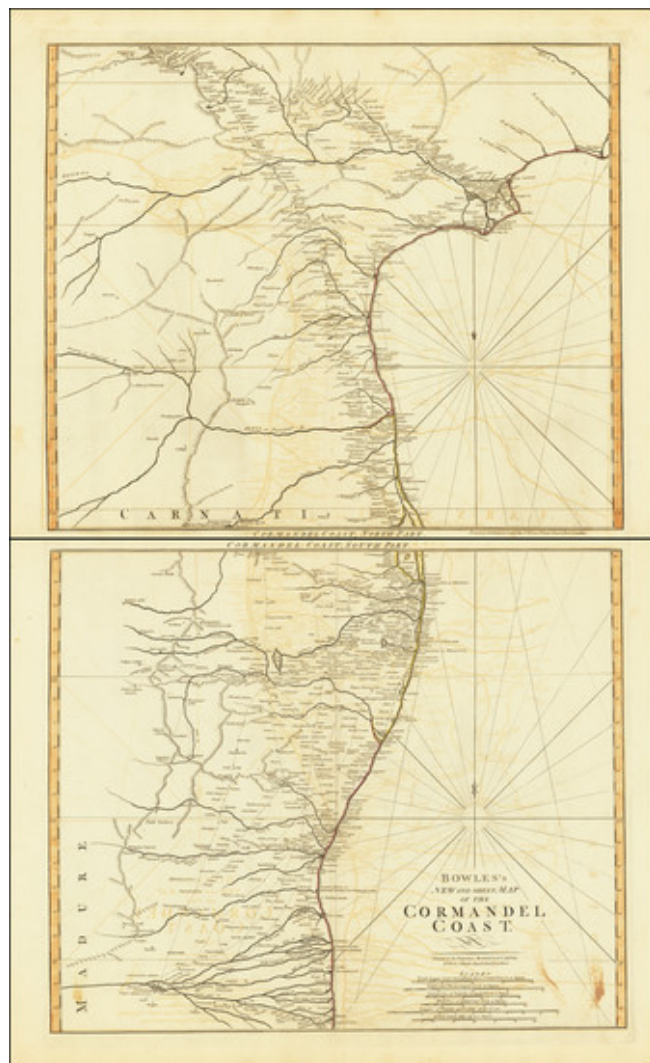

Barry Lawrence Ruderman Antique Maps Inc.

7407 La Jolla Boulevard
La Jolla, CA 92037

www.raremaps.com

(858) 551-8500
blr@raremaps.com

Bowles's New One-Sheet Map of the Coromandel Coast

Stock#: 67082
Map Maker: Bowles & Carver
Date: 1795 circa
Place: London
Color: Outline Color
Condition: VG
Size: 22 x 56 inches (if joined)
Price: \$ 275.00

Description:

Beautiful set of maps featuring the Coromandel Coast of southeast India from Narsapur south to Nagapattinam.

Important cities, rivers, mountains and lakes noted.

Detailed Condition:

Minor offsetting.