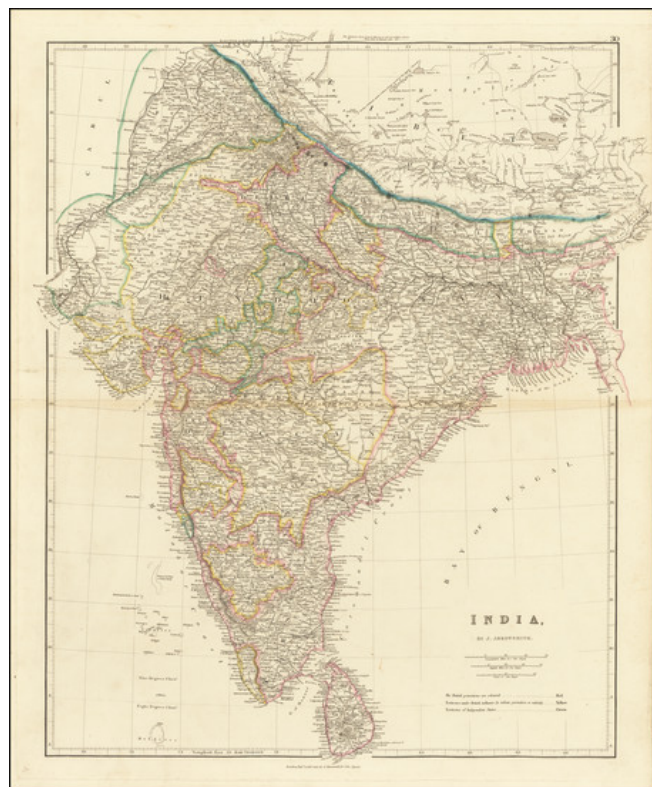

Barry Lawrence Ruderman Antique Maps Inc.

7407 La Jolla Boulevard
La Jolla, CA 92037

www.raremaps.com

(858) 551-8500
blr@raremaps.com

India

Stock#: 67054
Map Maker: Arrowsmith
Date: 1832
Place: London
Color: Outline Color
Condition: VG+
Size: 20.5 x 24 inches
Price: SOLD

Description:

Striking example of Arrowsmith's map of India.

The map appeared in Arrowsmith's London Atlas, one of the most popular English atlases of the mid-19th Century.

Detailed Condition: