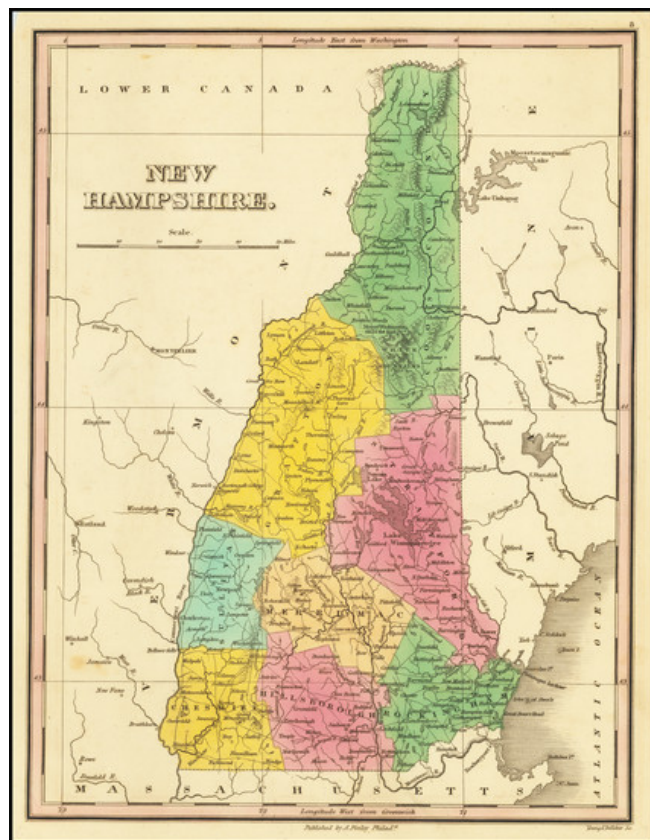

Barry Lawrence Ruderman Antique Maps Inc.

7407 La Jolla Boulevard
La Jolla, CA 92037

www.raremaps.com

(858) 551-8500
blr@raremaps.com

New Hampshire

Stock#: 67016
Map Maker: Finley
Date: 1823
Place: Philadelphia
Color: Hand Colored
Condition: VG
Size: 9 x 11 inches
Price: SOLD

Description:

Detailed map of New Hampshire, hand colored by counties and showing towns, rivers, lakes, islands, bays, etc.

Early roads are also shown.

A nice early map of the state.

Detailed Condition: