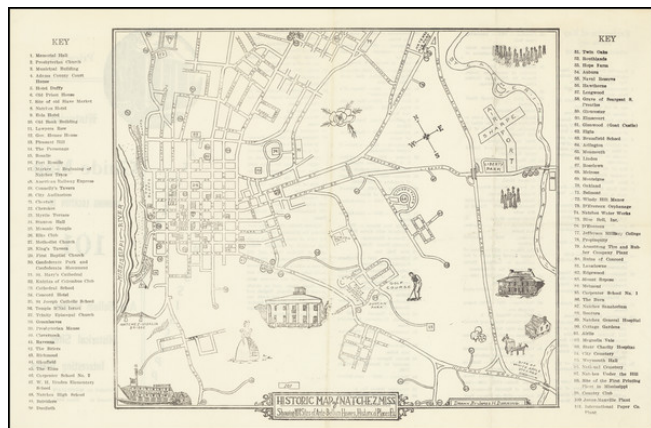

**Barry Lawrence Ruderman
Antique Maps Inc.**

7407 La Jolla Boulevard
La Jolla, CA 92037

www.raremaps.com

(858) 551-8500
blr@raremaps.com

Historic Map of Natchez, Miss. Showing 101 Sites of Ante-Bellum Homes, Historical Places, Etc.

Stock#: 66575
Map Maker: Downing
Date: 1950 ?
Place: Natchez, MS
Color: Uncolored
Condition: VG
Size: 16 x 10 inches
Price: \$ 125.00

Description:

Scarce Pictorial map of the Natchez, Mississippi area, illustrating historical sites, extending from the Mississippi River to Sharpe Airport.

On the verso, a key with points illustrating on the map is given.

Detailed Condition: