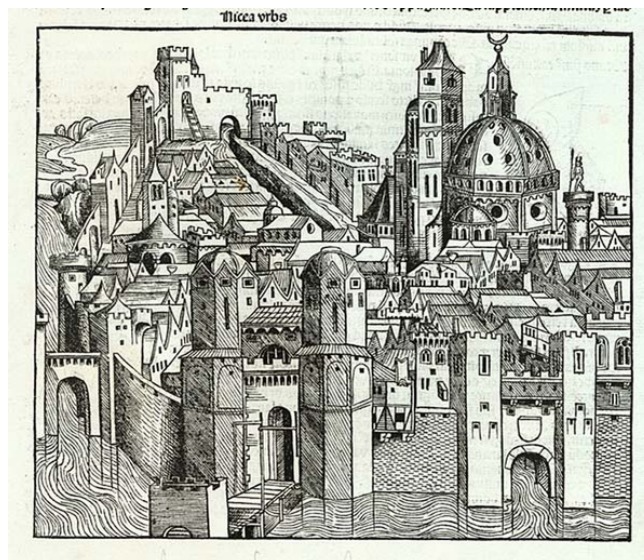

## Nicea Urbs [Nice]

**Stock#:** 6602  
**Map Maker:** Schedel  
**Date:** 1493  
**Place:** Nuremberg  
**Color:** Uncolored  
**Condition:** VG+  
**Size:** 9 x 8 inches  
**Price:** SOLD

### Description:

Fanciful view of Nice, from the Liber Chronicum (Nuremberg Chronicle), a landmark work of the 15th Century.