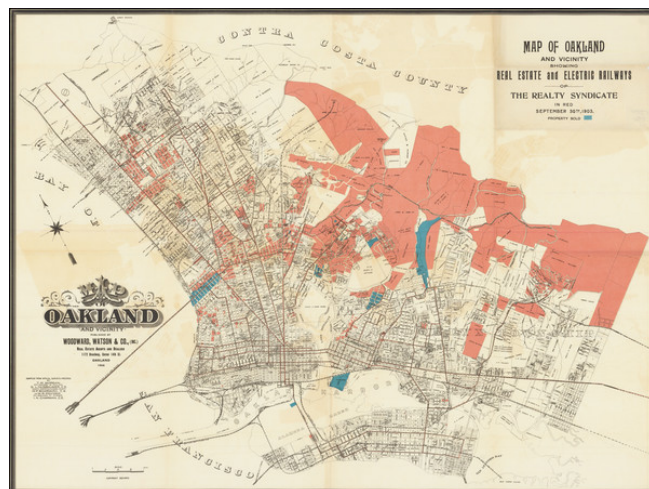

Barry Lawrence Ruderman Antique Maps Inc.

7407 La Jolla Boulevard
La Jolla, CA 92037

www.raremaps.com

(858) 551-8500
blr@raremaps.com

Map of Oakland and Vicinity Published By Woodward, Watson & Co. . . 1903

Stock#: 65867
Map Maker: Woodward, Watson & Co.
Date: 1903
Place: Oakland
Color: Color
Condition: VG
Size: 34 x 26 inches
Price: SOLD

Description:

Highly detailed plan of Oakland, showing the most up to date mapping of the City and real estate then for sale and sold.

Includes the names of a number of land owners on the larger parcels and names the subdivisions, tracts and additions around town.

Detailed Condition: