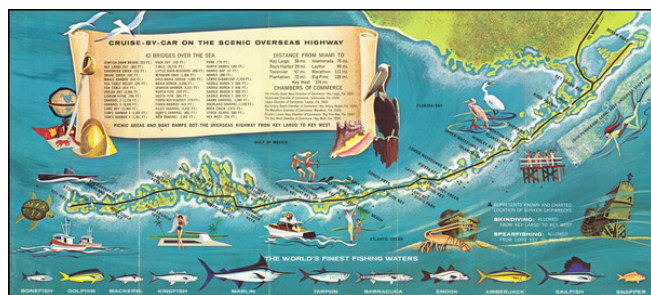

Stock#: 65863
Map Maker: Monroe County Advertising
Commission
Date: 1960 circa
Place: n.p.
Color: Color
Condition: VG
Size: 19 x 8 inches
Price: SOLD

Description:

Decorative promotional map of the Florida Keys.

The entire Overseas Highway from Key Largo to Key West appears, embellished with recreation and sport fishing illustrations.

Detailed Condition:

Some very light wear at original vertical folds.