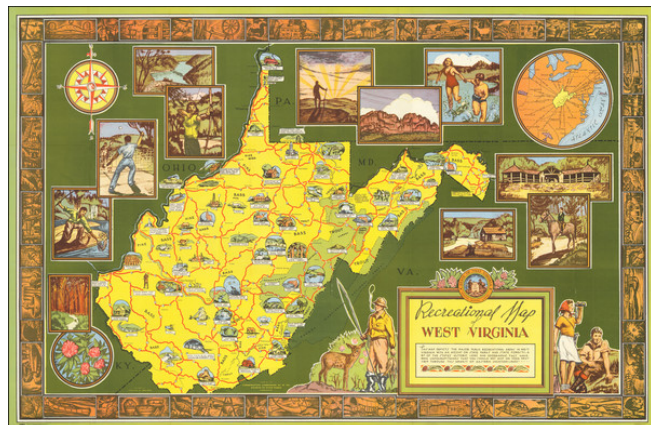

## Recreational Map of West Virginia

**Stock#:** 65683  
**Map Maker:** Smeltzer  
**Date:** 1941  
**Place:** Charleston  
**Color:** Color  
**Condition:** VG+  
**Size:** 36.5 x 23.5 inches  
**Price:** \$ 245.00

### Description:

Scarce pictorial map of West Virginia, drawn by Smeltzer for the Conservation Commission of West Virginia, Division of State Parks.

On the verso, there is a nice promotional tract for West Virginia's parks and state forests.