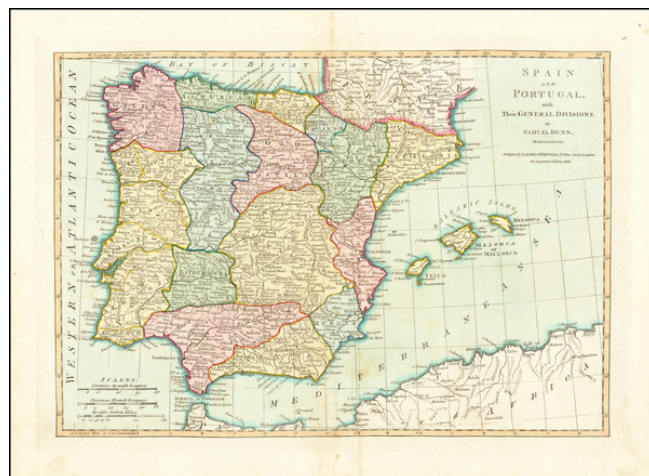

## Spain and Portugal, with Their General Divisions . . . [Balaeric Islands]

**Stock#:** 65193  
**Map Maker:** Dunn  
**Date:** 1794  
**Place:** London  
**Color:** Hand Colored  
**Condition:** VG+  
**Size:** 19 x 13 inches  
**Price:** \$ 175.00

### Description:

Detailed late 18th Century map of the Iberian Peninsula and contiguous islands. Scarce English language map of the region.

From Dunn's *New Atlas or Mundane System of Geography*.