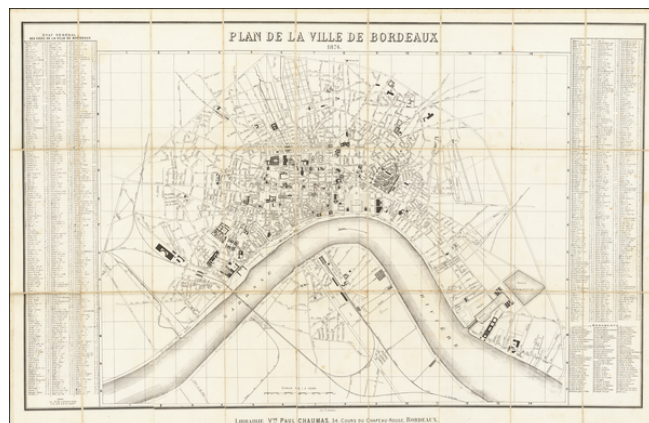

Barry Lawrence Ruderman Antique Maps Inc.

7407 La Jolla Boulevard
La Jolla, CA 92037

www.raremaps.com

(858) 551-8500
blr@raremaps.com

Plan de la Ville de Bordeaux 1874

Stock#: 65178op
Map Maker: Chaumas
Date: 1874
Place: Bordeaux
Color: Uncolored
Condition: VG+
Size: 39 x 25 inches
Price: \$ 345.00

Description:

Highly detailed map of Bordeaux, published in Bordeaux in 1874.

The map is oriented with east at the top, and includes a detailed index on either side of the map.

The map illustrates the major buildings and squares, along with the town lay out along the west side of the Garonne River. Includes train lines, bridges, etc.