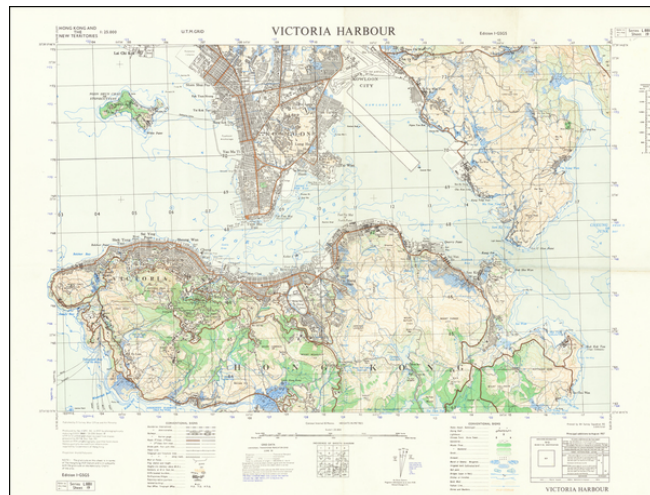

## Victoria Harbour

**Stock#:** 64610  
**Map Maker:** War Office  
**Date:** 1957 circa  
**Place:** Hong Kong  
**Color:** Color  
**Condition:** VG  
**Size:** 20 x 24.5 inches  
**Price:** \$ 650.00

### Description:

Detailed map of Victoria Harbour produced by D Survey, War Office and Air Ministry in 1957.

There is a diversity of information communicated by the map including built-up areas, villages, "temporary native quarters", and isolated buildings in some cases. Post offices, telegraph offices, and joint offices are shown.