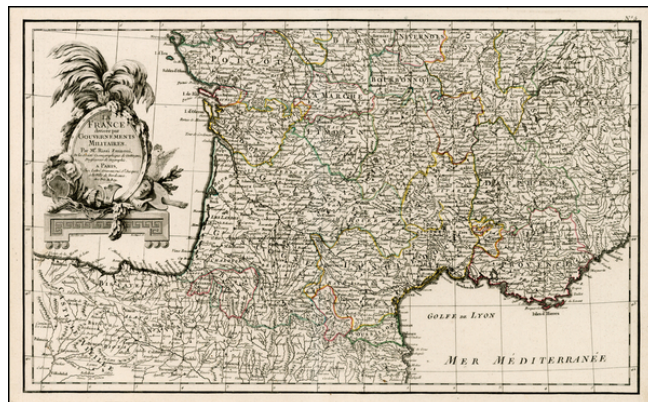

Barry Lawrence Ruderman Antique Maps Inc.

7407 La Jolla Boulevard
La Jolla, CA 92037

www.raremaps.com

(858) 551-8500
blr@raremaps.com

La France divisee par Gouvernements Militaires

Stock#: 6451
Map Maker: Rizzi-Zannoni
Date: 1783
Place: Paris
Color: Outline Color
Condition: VG+
Size: 20 x 12 inches
Price: SOLD

Description:

Striking map of Southern France and the Gulf of Lyon. Shows towns, rivers, mountains, lakes, etc.

Detailed Condition: