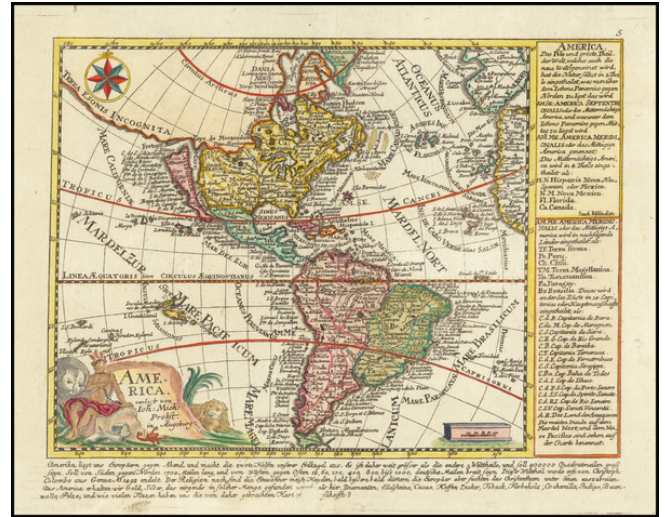

Barry Lawrence Ruderman Antique Maps Inc.

7407 La Jolla Boulevard
La Jolla, CA 92037

www.raremaps.com

(858) 551-8500
blr@raremaps.com

America verlegt von Ioh: Mich: probst in Ausburg

Stock#: 64260
Map Maker: Probst
Date: 1784
Place: Augsburg
Color: Hand Colored
Condition: VG+
Size: 9 x 7 inches
Price: SOLD

Description:

Rare map of America, showing California as an Island.

California is shown as an Island, with the extended westward land mass to Asia and the Mississippi River extending to the Straits of Anian.

Odd Great Lakes Projection and other interesting details.

A delightful, highly detailed map in full original color.

Detailed Condition: