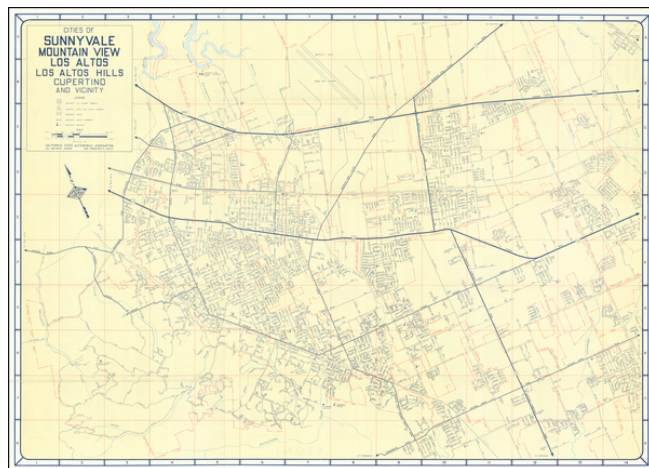

Barry Lawrence Ruderman Antique Maps Inc.

7407 La Jolla Boulevard
La Jolla, CA 92037

www.raremaps.com

(858) 551-8500
blr@raremaps.com

(Silicon Valley) Cities of Sunnyvale Mountain View Los Altos Los Altos Hills Cupertino and Vicinity

Stock#: 63837
Map Maker: California State Automobile
Association
Date: 1950 circa
Place: San Francisco
Color: Color
Condition: VG+
Size: 27 x 19 inches
Price: SOLD

Description:

Detailed road map of part of Silicon Valley issued by the California State Automobile Association.

The map covers Sunnyvale, Mountain View, Los Altos, Los Altos Hills, and Cupertino.

Shows schools, parks, block numbers, street names, etc.

Detailed Condition:

Folding map.