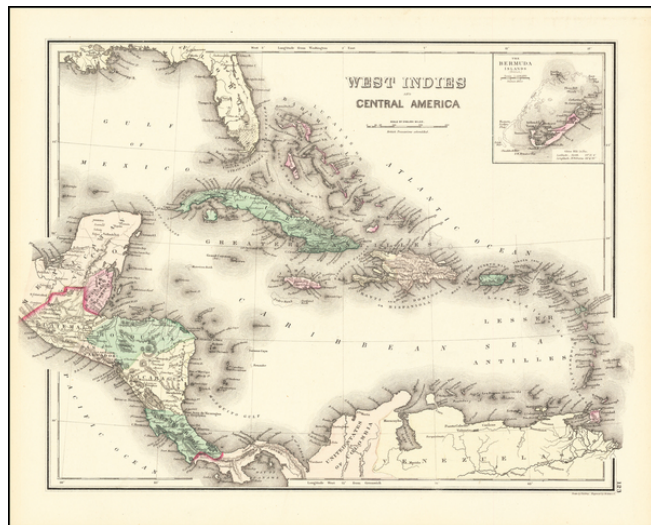

**Barry Lawrence Ruderman
Antique Maps Inc.**

7407 La Jolla Boulevard
La Jolla, CA 92037

www.raremaps.com

(858) 551-8500
blr@raremaps.com

West Indies and Central America [Bermuda inset]

Stock#: 63774
Map Maker: Gray
Date: 1875
Place: Philadelphia
Color: Color
Condition: VG+
Size: 16 x 12 inches
Price: SOLD

Description:

Detailed map of Central America and the Caribbean, hand colored by islands.

Includes inset of Bermuda.

Detailed Condition: