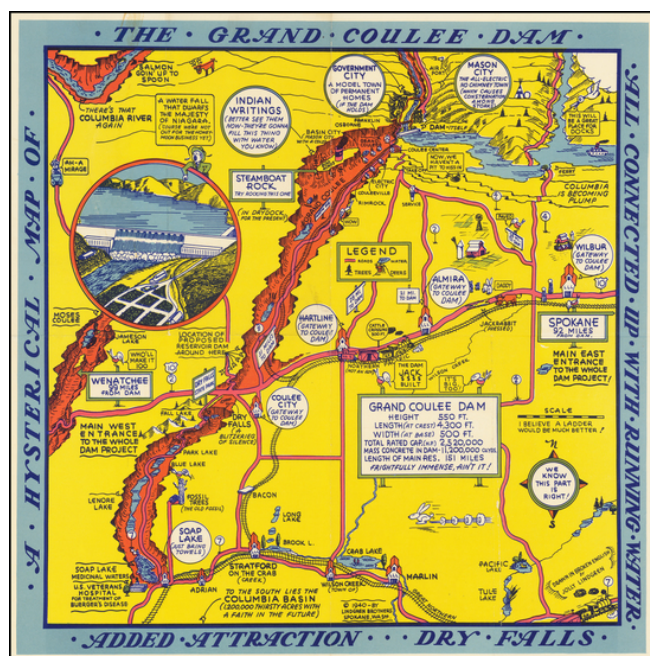

Barry Lawrence Ruderman Antique Maps Inc.

7407 La Jolla Boulevard
La Jolla, CA 92037

www.raremaps.com

(858) 551-8500
blr@raremaps.com

A Hysterical Map Of Grand Coulee Dam -- All Connected Up With Running Water -- Added Attraction -- Dry Falls

Stock#: 63678
Map Maker: Lindgren Brothers
Date: 1940
Place: Spokane, WA
Color: Color
Condition: VG+
Size: 17.5 x 17.5 inches
Price: SOLD

Description:

Second of two whimsical maps of Grand Coulee Dam, published by the Lindgren Brothers, "Drawn In Broken English by Jolly Lindgren," this comic pictorial map is full of puns and comic vignettes related to Grand Coulee Dam.

The Lindgren Brothers issued a number of other silly whimsical maps of national parks and other parts of the West.

This example follows the 1935 edition, which does not include a title around the border.