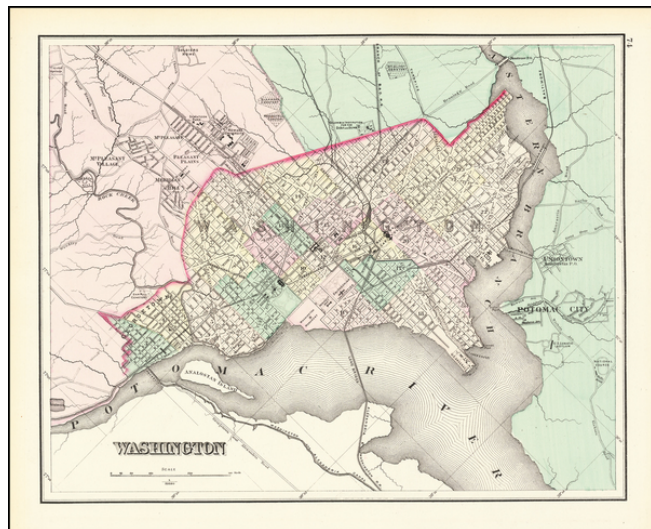

Barry Lawrence Ruderman Antique Maps Inc.

7407 La Jolla Boulevard
La Jolla, CA 92037

www.raremaps.com

(858) 551-8500
blr@raremaps.com

Washington

Stock#: 63592
Map Maker: Gray
Date: 1875
Place: Philadelphia
Color: Color
Condition: VG+
Size: 16 x 13 inches
Price: SOLD

Description:

Interesting plan of Washington DC and Vicinity, from Gray's Atlas of the United States.

Shows Potomac City, Uniontown, Mt. Pleasant Village, early roads, buildings, the US. Arsenal, bridges, the Washington Monument, Smithsonian, Navy Yard, Powder Magazine, early bridges and a host of other details shown. The National Course race track, US Lunatic Asylum and Columbia Institute for the Deaf and Dumb are among the more fascinating points of interest shown on the map.