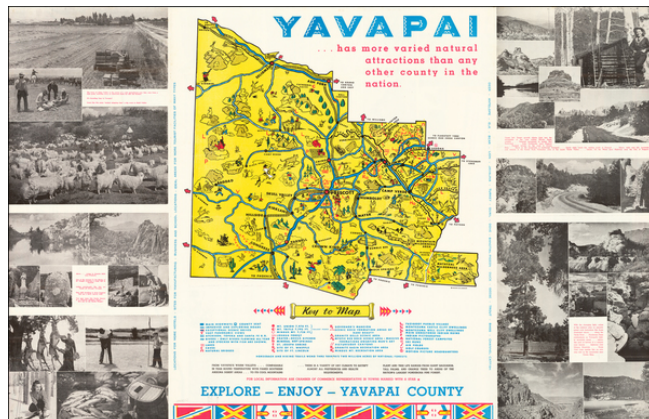

Barry Lawrence Ruderman Antique Maps Inc.

7407 La Jolla Boulevard
La Jolla, CA 92037

www.raremaps.com

(858) 551-8500
blr@raremaps.com

Yavapai

Stock#: 63541
Map Maker: Lester Bierbaum
Date: 1954 circa
Place: Prescott, AZ
Color: Color
Condition: VG
Size: 36.5 x 23.5 inches
Price: \$ 275.00

Description:

Lively promotional map of Yavapai County, Arizona, produced by the Yavapai Board of Supervisors.

Centered on Prescott, Arizona, the map illustrates landmarks, tourist attractions, roads and railroads, and is surrounded by photographs promoting the region. The verso of the map includes promotional information promoting the local economy and the climate and health benefits of the region

Artwork produced by Arnold La Benz, with the map drawn by Lester Bierbaum.

Detailed Condition: