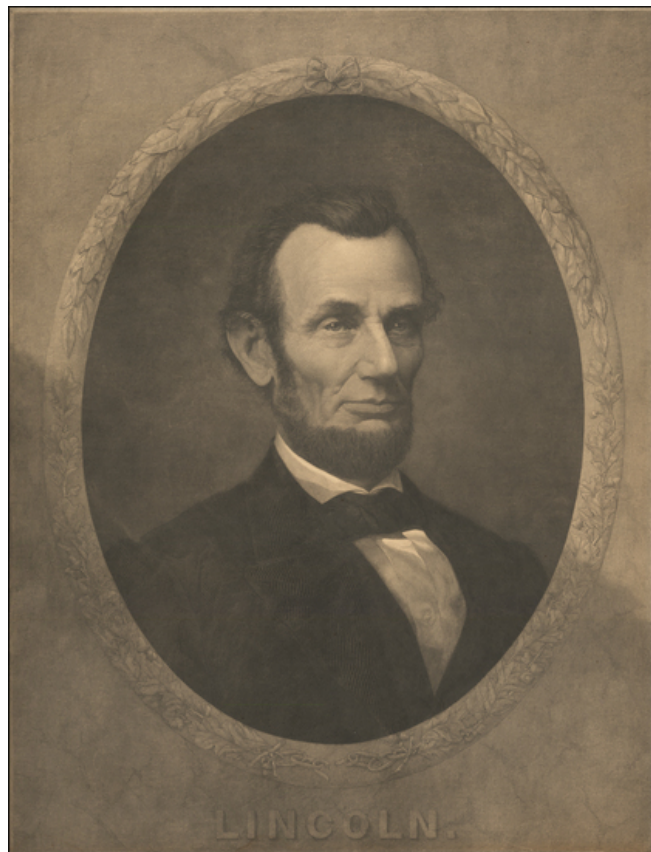

Barry Lawrence Ruderman Antique Maps Inc.

7407 La Jolla Boulevard
La Jolla, CA 92037

www.raremaps.com

(858) 551-8500
blr@raremaps.com

Lincoln

Stock#: 63372
Map Maker: Anonymous
Date: 1866 circa
Place: n.p.
Color: Uncolored
Condition: VG
Size: 22 x 28.5 inches
Price: SOLD

Description:

Fine steel plate engraved portrait of Abraham Lincoln.

Detailed Condition:

Trimmed to image. Laid on thin sheet of card stock.