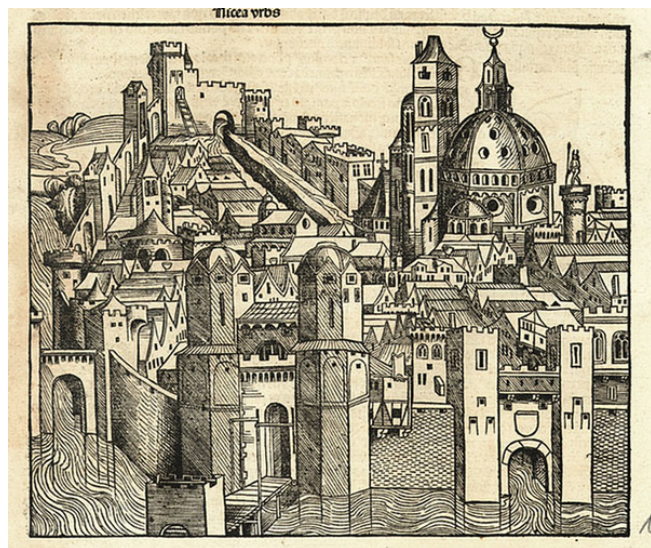

Barry Lawrence Ruderman Antique Maps Inc.

7407 La Jolla Boulevard
La Jolla, CA 92037

www.raremaps.com

(858) 551-8500
blr@raremaps.com

Nicea Urbs

Stock#: 6325b
Map Maker: Schedel
Date: 1493
Place: Nuremberg
Color: Uncolored
Condition: VG+
Size: 9 x 8 inches
Price: SOLD

Description:

Fanciful view of Nice, from the Liber Chronicum (Nuremberg Chronicle), a landmark work of the 15th Century.

Detailed Condition: