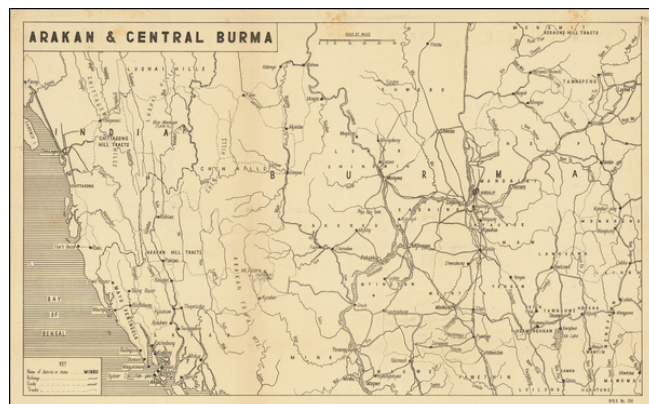

## South China

**Stock#:** 63185  
**Map Maker:** C. P. D.  
**Date:** 1945  
**Place:** India  
**Color:** Uncolored  
**Condition:** VG  
**Size:** 25.5 x 15.5 inches  
**Price:** \$ 145.00

#### *Scarce Map of the War in Burmah / Myanmar*

Detailed map of Burmah and India, published in India for audiences within the British Empire, providing news of the war around the world.

The present map illustrates the theater of War in Birmah, centered on Mandalay.