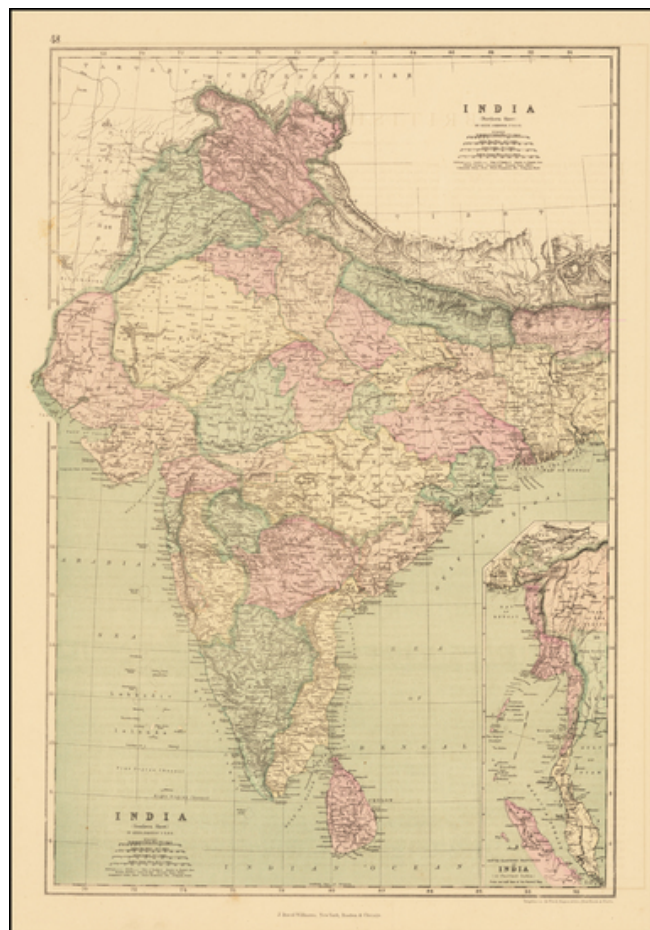

## India

**Stock#:** 63127  
**Map Maker:** Williams  
**Date:** 1873  
**Place:** New York  
**Color:** Color  
**Condition:** VG  
**Size:** 17 x 24 inches  
**Price:** SOLD

### Description:

Striking map of India, from J David Williams' *People's Pictorial Atlas*.