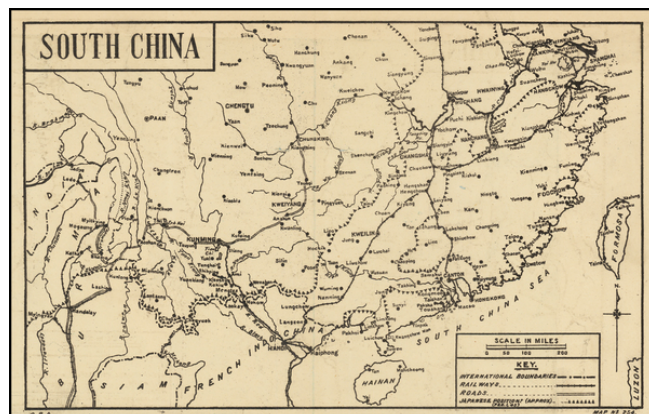

Barry Lawrence Ruderman Antique Maps Inc.

7407 La Jolla Boulevard
La Jolla, CA 92037

www.raremaps.com

(858) 551-8500
blr@raremaps.com

South China

Stock#: 63092
Map Maker: C. P. D.
Date: 1945
Place: India
Color: Uncolored
Condition: VG
Size: 13 x 8 inches
Price: \$ 225.00

Description:

Scarce Map of the War in China -- February 1945

Detailed map of China, published in India for audiences within the British Empire, providing news of the war around the world.

The present map illustrates the Japanese positions in China as of February 1, 1945, along with roads, railways, etc.