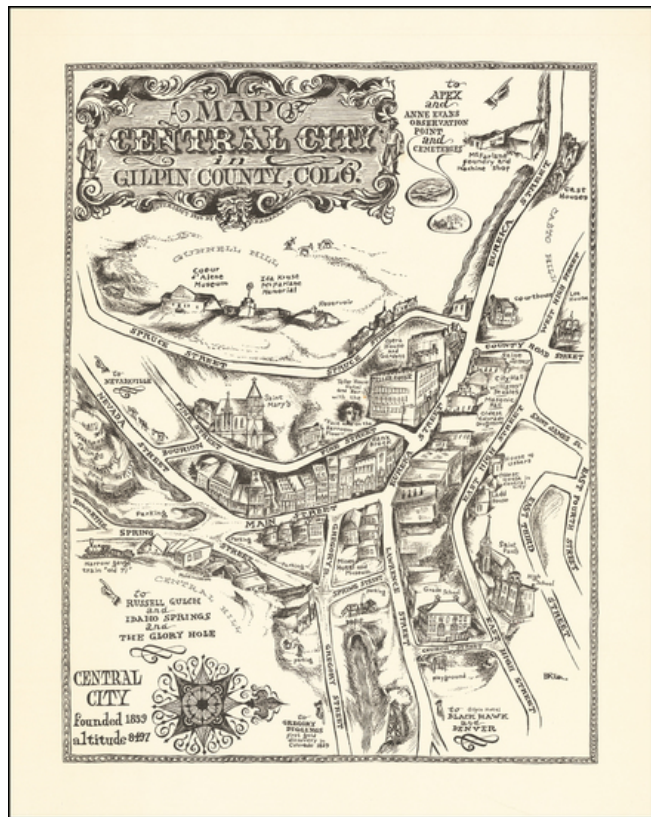

Barry Lawrence Ruderman Antique Maps Inc.

7407 La Jolla Boulevard
La Jolla, CA 92037

www.raremaps.com

(858) 551-8500
blr@raremaps.com

A Map of Central City in Gilpin County, Colo.

Stock#: 63087
Map Maker: Remington
Date: 1954
Place: n.p.
Color: Uncolored
Condition: VG+
Size: 13 x 17 inches
Price: SOLD

Description:

An Early Barbara Remington Illustration

Attractive pictorial map of Central City, Colorado, drawn by Barbara Remington.

The map is oriented with west at the top, showing the town spreading out along Eureka and Main Streets. Includes a decorative cartouche, images of buildings, some of which are identified, with some historical notes.

The map is one of the earliest printed works credited to Barbara Remington, who would go on to fame illustrating for the works of J.R.R. Tolkien. (see biography below).

Detailed Condition: