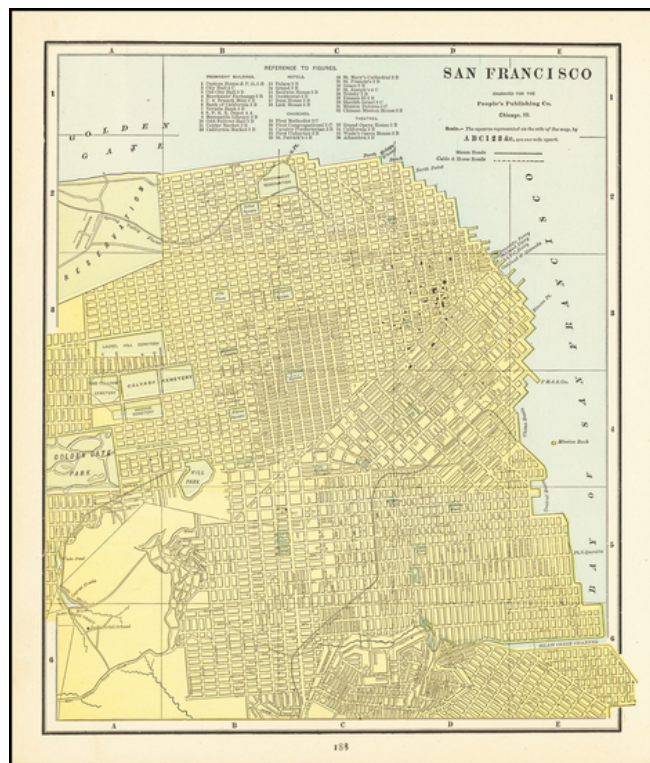

Barry Lawrence Ruderman Antique Maps Inc.

7407 La Jolla Boulevard
La Jolla, CA 92037

www.raremaps.com

(858) 551-8500
blr@raremaps.com

San Francisco

Stock#: 63080
Map Maker: Cram
Date: 1890 circa
Place: Chicago
Color: Color
Condition: VG+
Size: 9.5 x 11 inches
Price: SOLD

Description:

Highly detailed map of San Francisco, from the last decade of the 19th century.

Shows the City on the eve of the Earthquake, which would result in significant urban planning changes.

Detailed Condition: