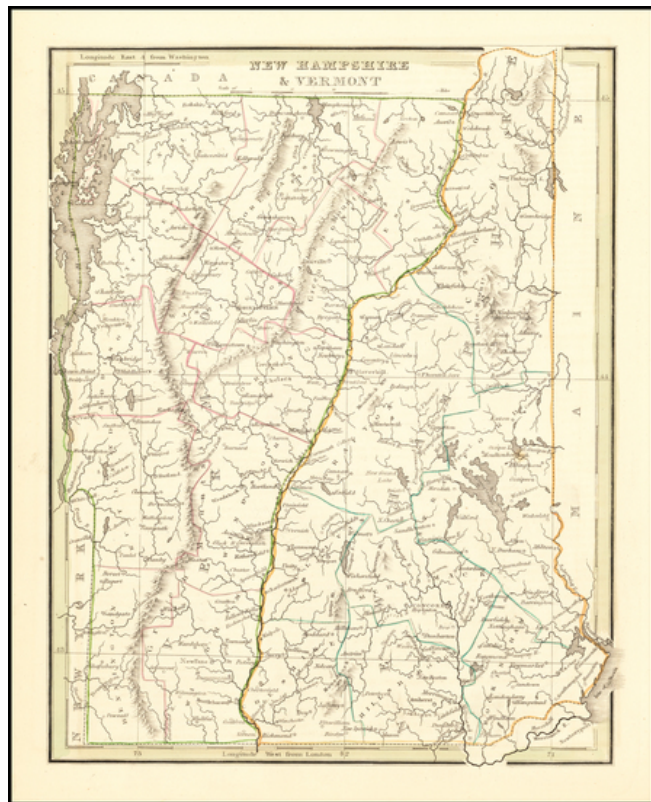

Barry Lawrence Ruderman Antique Maps Inc.

7407 La Jolla Boulevard
La Jolla, CA 92037

www.raremaps.com

(858) 551-8500
blr@raremaps.com

New Hampshire & Vermont

Stock#: 63059
Map Maker: Bradford
Date: 1835
Place: Boston
Color: Outline Color
Condition: VG+
Size: 8 x 10 inches
Price: \$ 65.00

Description:

Early atlas map of New Hampshire & Vermont, from an early edition of Bradford's *Comprehensive Atlas*.

The map is colored by counties and shows towns, rivers, lakes, and other important places. Bradford's *Comprehensive Atlas* launched him as one of the prominent cartographic publishers of the period. This and his larger atlases, published first in 1838, were one of the most popular of the period.