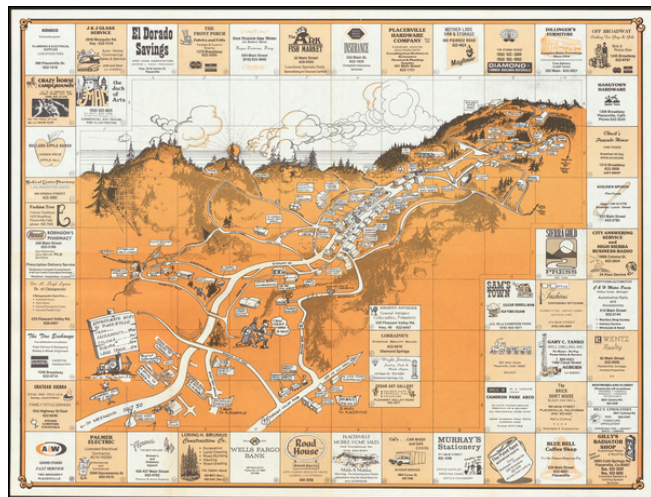

Barry Lawrence Ruderman Antique Maps Inc.

7407 La Jolla Boulevard
La Jolla, CA 92037

www.raremaps.com

(858) 551-8500
blr@raremaps.com

[Placerville, California]

Stock#: 63008
Map Maker: Anonymous
Date: 1975 circa
Place: n.p.
Color: Color
Condition: VG
Size: 24 x 18 inches
Price: \$ 175.00

Description:

Lively pictorial advertising map for Placerville, California, issued in the mid-1970s.

We dated the map based upon the Master Charge logo (1969-1979).

The map provides a whimsical look at Placerville, in the foothills of the Sierra Mountains, with lots of advertising, tourist information and local color.

Detailed Condition:

Laid on a thin archival backing board.