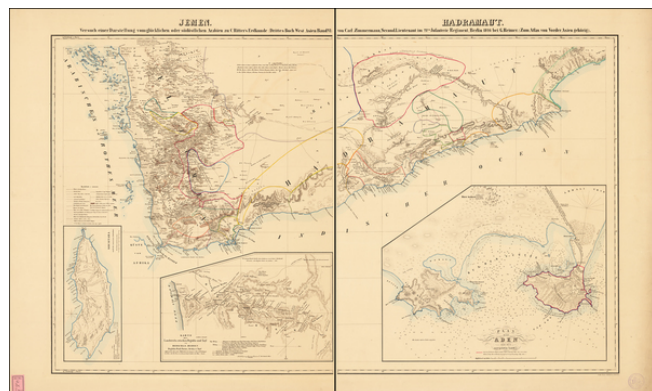

**Barry Lawrence Ruderman
Antique Maps Inc.**

7407 La Jolla Boulevard
La Jolla, CA 92037

www.raremaps.com

(858) 551-8500
blr@raremaps.com

(Yemen) Jemen. Hadramaut. Versuch einer Darstellung vom glucklichen oder sudostlichen Arabien zu C. Ritter's Erdkunde (Drittes Buch West Asien Band VI) von Carl Zimmermann, Second Lieutenant im 21ten. Infanterie Regiment Berlin 1846 bei G. Reimer (Zum Atlas von Vorder Asien gehorig).

Stock#: 62874
Map Maker: Reimer
Date: 1846
Place: Berlin
Color: Color
Condition:
Size: 38 x 22.5 inches (if joined)
Price: SOLD

Description:

Fine large format map of the southern portion of the Arabian Peninsula.

Includes a large inset plan of Aden, and smaller inset maps of the island of Socotara and a smaller map of the routes to Mecca.

Illustrates the indigenous peoples, towns, topography and trade routes in the region.