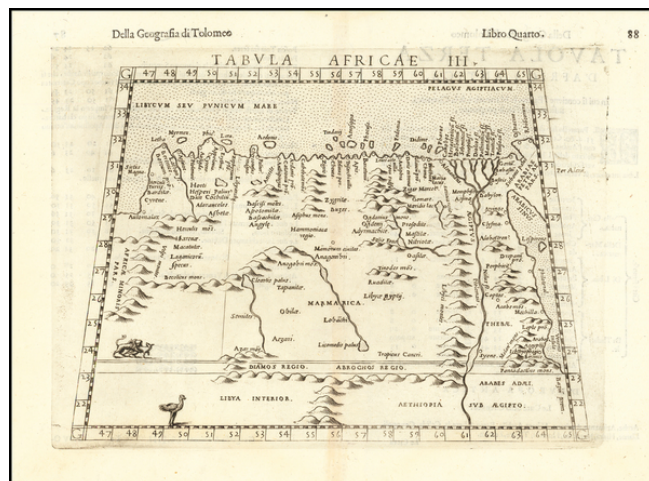

Barry Lawrence Ruderman Antique Maps Inc.

7407 La Jolla Boulevard
La Jolla, CA 92037

www.raremaps.com

(858) 551-8500
blr@raremaps.com

Tabula Africae III

Stock#: 62868
Map Maker: Ruscelli
Date: 1561 (1597)
Place: Venice
Color: Uncolored
Condition: VG+
Size: 10 x 7 inches
Price: \$125.00

Description:

Striking dark impression of Ruscelli's map of a part of North Africa and the Mediterranean, showing the north coast of Africa including Egypt and the Nile River.

Ruscelli's Atlas is an expanded edition of Gastaldi's *Geographiae* of 1548, which has been called the most comprehensive atlas produced between Martin Waldseemüller's *Geographiae* of 1513, and the Abraham Ortelius *Theatrum* of 1570. Ruscelli and Gastaldi's maps were beautifully engraved on copper, marking a turning point in the history of cartography. From that point forward, the majority of cartographic works used this medium. As it was a harder material than wood it gave the engraver the ability to render more detail.