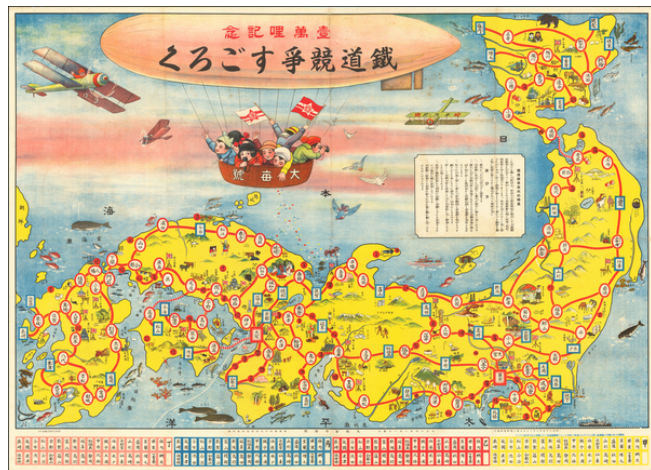

**Barry Lawrence Ruderman
Antique Maps Inc.**

7407 La Jolla Boulevard
La Jolla, CA 92037

www.raremaps.com

(858) 551-8500
blr@raremaps.com

(Pictorial Gameboard Map of Japan) Tetsudō kyōsō Sugoroku

Stock#: 62615
Map Maker: Anonymous
Date: 1925
Place: Japan
Color: Color
Condition: VG
Size: 41 x 29.5 inches
Price: \$575.00

Description:

Scarce pictorial gameboard map of Japan, published in Japan in 1925.

The map features early depictions of aircraft in Japan, with a group of children in an airship figuring prominently in the composition. The game celebrates fisheries and whaling in the country as well.

The route around the map has no clear beginning or endpoint but mostly follows Japan's railroad network.

Detailed Condition: