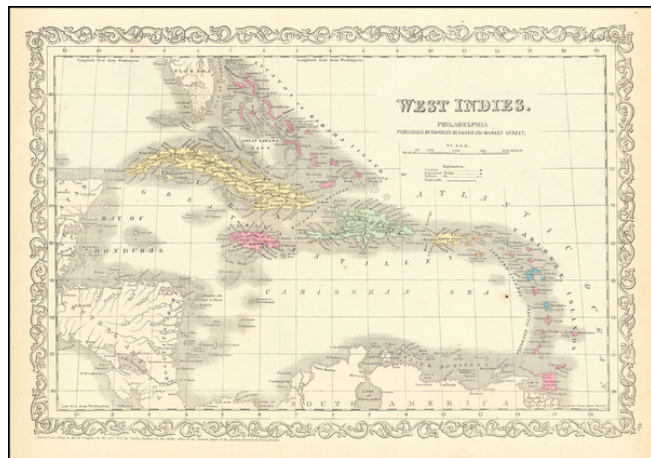

Barry Lawrence Ruderman Antique Maps Inc.

7407 La Jolla Boulevard
La Jolla, CA 92037

www.raremaps.com

(858) 551-8500
blr@raremaps.com

West Indies

Stock#: 62392
Map Maker: Desilver
Date: 1857
Place: Philadelphia
Color: Hand Colored
Condition: VG+
Size: 14.5 x 12 inches
Price: \$165.00

Description:

Detailed and attractive map of the southern portion of Florida and the Caribbean, in Charles Desilver's *Universal Atlas*.

The map shows the various European Powers possessions, including Spanish, British, French, Dutch, Danish and Swedish, along with substantial detail and other explanatory notes.