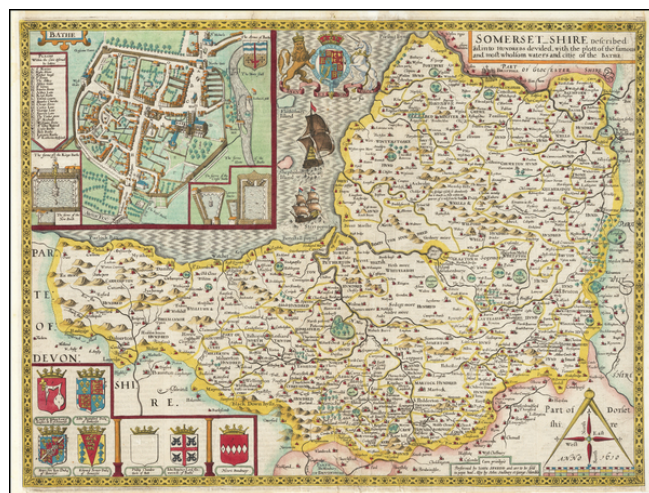

## Somerset-Shire Described ad in to Hundreds devided, with the plott of the famous wholsom waters and citie of the Bathe. by I.S.

**Stock#:** 62357  
**Map Maker:** Speed  
**Date:** 1611 circa  
**Place:** London  
**Color:** Hand Colored  
**Condition:** VG+  
**Size:** 20 x 15 inches  
**Price:** \$1,100.00

### Description:

Early (Sudbury & Humble) edition of this fine decorative map of Somerset, from Speed's *Theatre of Great Britain*.

Includes a plan of Bath, a number of coats of arms and other embellishments.

John Speed (1552-1629) is arguably the most famous English cartographer of any period. His *The Theatre Of The Empire Of Great Britaine*, consisting of maps of each of the individual English counties are perhaps the best known and most sought after of all county maps. The maps themselves were derived from the best and most up-to-date sources available, predominantly those of Saxton and Norden. However, Speed also made innovations of his own, including the introduction of town plans on many of the maps, vignette scenes of topographical, historical or archaeological interest and also the coats of arms of local Earls and Dukes.