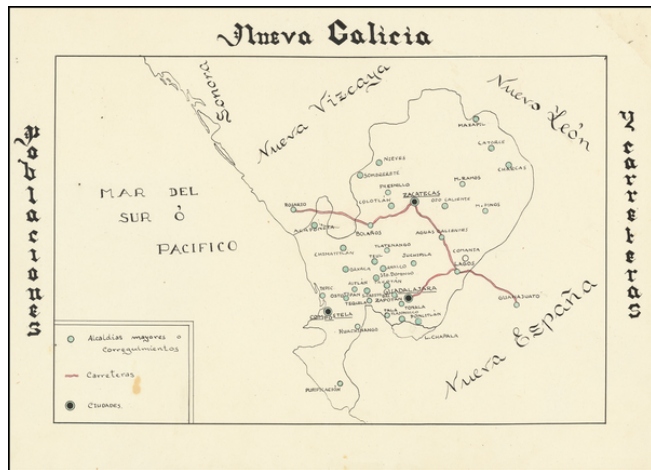

Barry Lawrence Ruderman Antique Maps Inc.

7407 La Jolla Boulevard
La Jolla, CA 92037

www.raremaps.com

(858) 551-8500
blr@raremaps.com

Nueva Galicia Poblaciones y Carreteras

Stock#: 62091
Map Maker: Anonymous

Date: 1925
Place: n.p
Color: Pen & Ink
Condition: VG+
Size: 16.5 x 11 inches

Price: \$ 125.00

Description:

Hand drawn thematic map of the Nueva Galicia, centered on Zacatecas, showing primary roads and population centers.