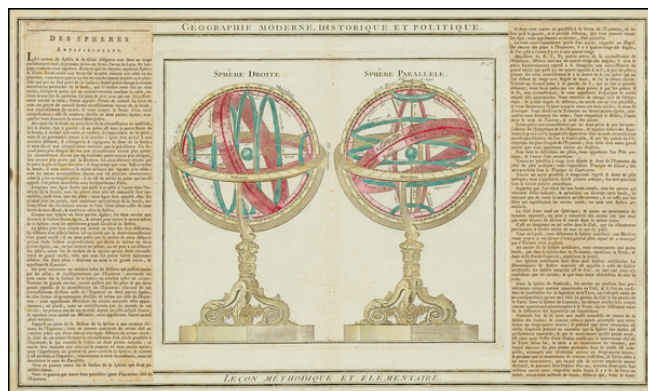

Barry Lawrence Ruderman Antique Maps Inc.

7407 La Jolla Boulevard
La Jolla, CA 92037

www.raremaps.com

(858) 551-8500
blr@raremaps.com

Sphere Droite [and] Sphere Parallele

Stock#: 6208
Map Maker: Brion de la Tour
Date: 1766
Place: Paris
Color: Hand Colored
Condition: VG+
Size: 12 x 11 inches
Price: \$ 125.00

Description:

A striking pair of engraved armillary spheres projecting models of the Solar System.

Attractive wash colors and illustrations of the signs of the zodiac and other features. A decorative map from Brion De La Tour, one of the most prolific cartographic publishers of the mid 18th Century.