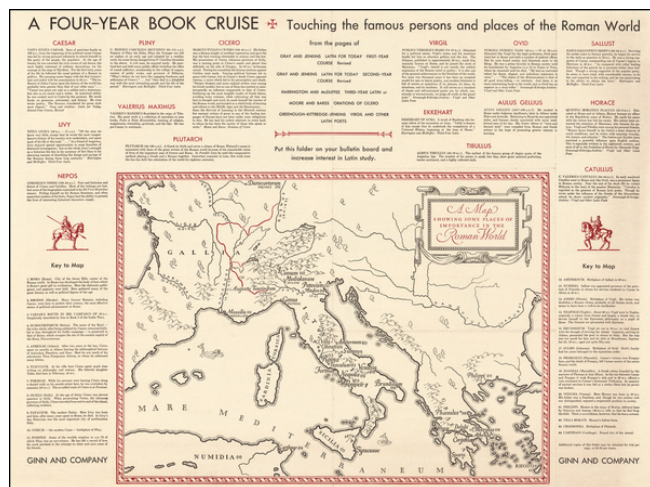

## A Map Showing Some Places of Importance in the Roman World | A Four Year Book Cruise

**Stock#:** 62016  
**Map Maker:** Ginn and Company  
**Date:** 1935 circa  
**Place:** n.p.  
**Color:** Uncolored  
**Condition:** VG+  
**Size:** 23 x 17.5 inches  
**Price:** \$125.00

### Description:

Fascinating "map of the Roman World", illustrating a Ginn & Company promotional advertising brochure promoting its Latin and other educational text books.