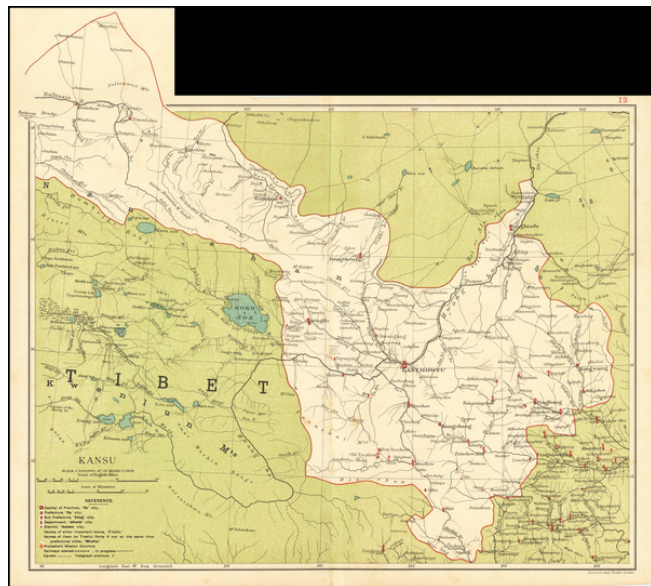

Barry Lawrence Ruderman Antique Maps Inc.

7407 La Jolla Boulevard
La Jolla, CA 92037

www.raremaps.com

(858) 551-8500
blr@raremaps.com

[Gansu & Ningxia] Kansu

Stock#: 61498
Map Maker: Stanford
Date: 1908 circa
Place: London
Color: Color
Condition: VG+
Size: 16 x 12.5 inches
Price: \$245.00

Description:

Fine regional map of Gansu & Ningxia, from the *Atlas of the Chinese Empire*; Prepared by Mr. Edward Stanford for the China Inland Mission.

The work was published by Morgan & Scott, Ltd., London.

Lanchowfu (Lanzhou), the Great Wall of China, and Protestant Mission Stations are marked on the map

Detailed Condition: