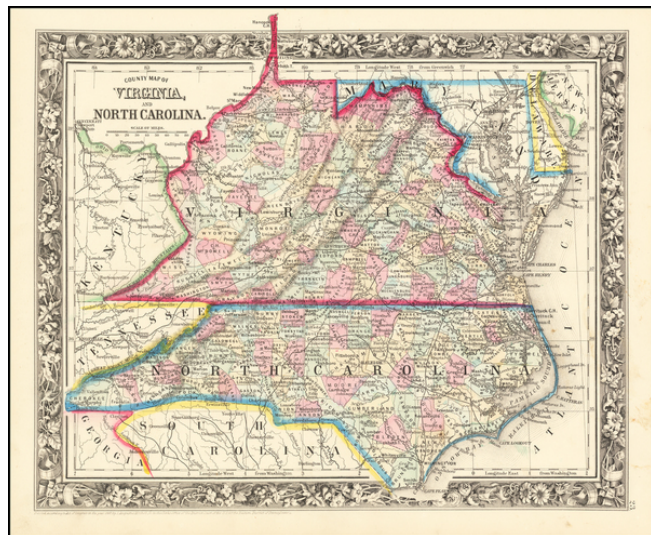

## County Map of Virginia and North Carolina

**Stock#:** 61415  
**Map Maker:** Mitchell Jr.  
**Date:** 1861  
**Place:** Philadelphia  
**Color:** Hand Colored  
**Condition:** VG+  
**Size:** 14 x 11 inches  
**Price:** SOLD

### Description:

Mitchell's map of Virginia (with West Virginia) and North Carolina, which Mitchell shortly thereafter discontinued in favor of maps of the Carolinas and of Virginia, Maryland and Delaware. Hand colored by counties. Shows towns, railroads, rivers, islands and other details. Decorative border. SA Mitchell Jr. acquired his father's former business from DeSilver in 1860 and relaunched a very successful atlas publishing business which survived another 20+ years, before licensing and selling off much of his inventory and rights.