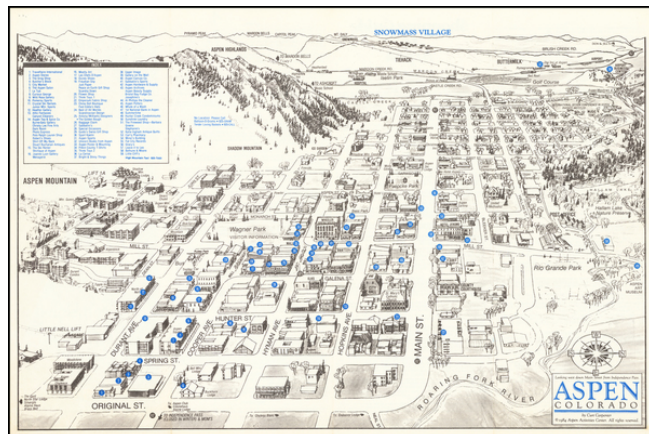

## Aspen Colorado | Looking west down Main Street from Independence Pass.

**Stock#:** 61304  
**Map Maker:** Carpenter  
**Date:** 1984  
**Place:** Aspen, Colorado  
**Color:** Uncolored  
**Condition:** VG  
**Size:** 16 x 10 inches  
**Price:** SOLD

### Description:

Attractive vintage bird's eye view of Aspen, Colorado. Showing Aspen Mountain, the Aspen Highlands, Snowmass Village, and many of the buildings and business of downtown Aspen.